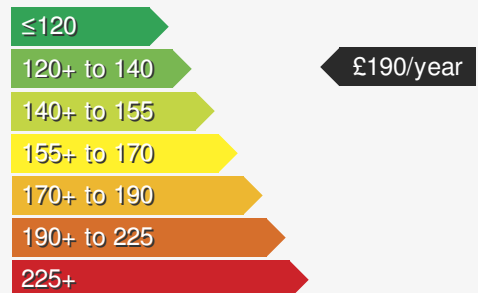

VEHICLE DETAILS

Date First Registered:	Jan 2023	Body Style:	Hatchback
Registration:	DS72MHA	Colour:	Smokey Grey
Mileage:	12,512	Doors:	5
Fuel Type:	Petrol	MPG combined:	52
Transmission:	Manual	Insurance group:	3E

STANDARD EQUIPMENT

Manual Air Conditioning	LED Headlights
Wireless App-Connect	Electric Folding Door Mirrors
Front and Rear Parking Sensors	Rain Sensitive Wipers/Automatic
Leather Multifunction Steering Wheel	Headlights
Adaptive Cruise Control	USB Device Interface
	15" 'Essex' Alloy Wheels

EDWIN MAY COLERAINE - NISSAN

Edwin May
1 Riverside Retail Park South
Coleraine BT51 3RT
Telephone: [02870 354 321](tel:02870354321)
info.coleraine@edwinmay.co.uk

MORE INFORMATION

For more information scan this code into your mobile phone

VEHICLE ROAD TAX

Road tax for this vehicle will be **£190/year**

Every effort has been made to ensure the accuracy of the information above, however errors may occur. Do not rely entirely on this information but check with the dealership about items that may affect your decision to buy. Please disregard the mileage unless it is verified by an independent mileage search. The MPG figure above relates to a typical example of the model when new. This will vary according to the age, condition and mileage of the vehicle and should be used for comparison purposes only.