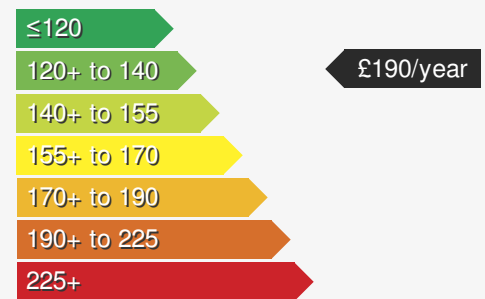

VEHICLE DETAILS

Date First Registered:	Mar 2025	Body Style:	Hatchback
Registration:	YC25OXZ	Colour:	Blue
Mileage:	12,104	Doors:	5
Fuel Type:	Petrol	MPG combined:	51
Transmission:	Auto /DSG	Insurance group:	21E

MORE INFORMATION

For more information scan this code into your mobile phone

VEHICLE ROAD TAX

Road tax for this vehicle will be £190/year

Every effort has been made to ensure the accuracy of the information above, however errors may occur. Do not rely entirely on this information but check with the dealership about items that may affect your decision to buy. Please disregard the mileage unless it is verified by an independent mileage search. The MPG figure above relates to a typical example of the model when new. This will vary according to the age, condition and mileage of the vehicle and should be used for comparison purposes only.