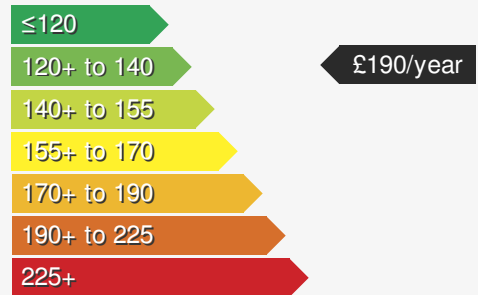

VEHICLE ROAD TAX

Road tax for this vehicle will be **£190/year**

Every effort has been made to ensure the accuracy of the information above, however errors may occur. Do not rely entirely on this information but check with the dealership about items that may affect your decision to buy. Please disregard the mileage unless it is verified by an independent mileage search. The MPG figure above relates to a typical example of the model when new. This will vary according to the age, condition and mileage of the vehicle and should be used for comparison purposes only.