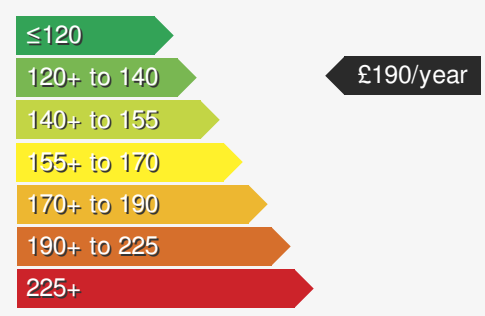

VOLKSWAGEN T-ROC 1.5 LIFE TSI

£17450.00

VEHICLE DETAILS

Date First Registered:	Apr 2023	Body Style:	SUV / Crossover
Registration:	GSZ9513	Colour:	Black
Mileage:	18,000	Doors:	5
Fuel Type:	Petrol	MPG combined:	47
Transmission:	Manual	Insurance group:	21E

VEHICLE ROAD TAX

£190/year

Road tax for this vehicle will be £190/year

Every effort has been made to ensure the accuracy of the information above, however errors may occur. Do not rely entirely on this information but check with the dealership about items that may affect your decision to buy. Please disregard the mileage unless it is verified by an independent mileage search. The MPG figure above relates to a typical example of the model when new. This will vary according to the age, condition and mileage of the vehicle and should be used for comparison purposes only.