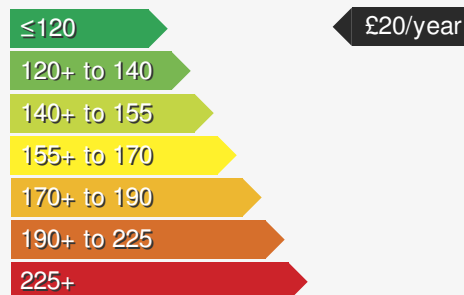

VEHICLE ROAD TAX

Road tax for this vehicle will be £20/year

Every effort has been made to ensure the accuracy of the information above, however errors may occur. Do not rely entirely on this information but check with the dealership about items that may affect your decision to buy. Please disregard the mileage unless it is verified by an independent mileage search. The MPG figure above relates to a typical example of the model when new. This will vary according to the age, condition and mileage of the vehicle and should be used for comparison purposes only.