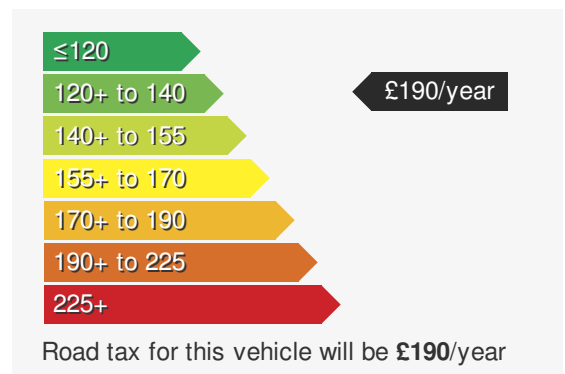

VEHICLE ROAD TAX

Every effort has been made to ensure the accuracy of the information above, however errors may occur. Do not rely entirely on this information but check with the dealership about items that may affect your decision to buy. Please disregard the mileage unless it is verified by an independent mileage search. The MPG figure above relates to a typical example of the model when new. This will vary according to the age, condition and mileage of the vehicle and should be used for comparison purposes only.