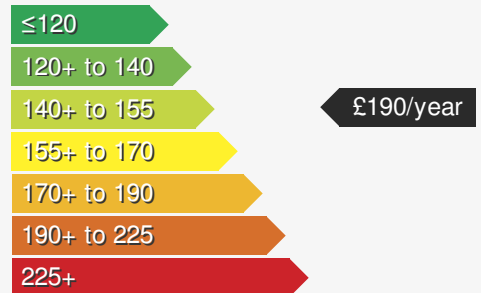

VEHICLE DETAILS

Date First Registered:	Jun 2020	Body Style:	SUV / Crossover
Registration:	AYZ3544	Colour:	Indium Grey
Mileage:	22,739	Doors:	5
Fuel Type:	Petrol	MPG combined:	38
Transmission:	Manual	Insurance group:	15E

STANDARD EQUIPMENT

'Discover' Navigation	Keyless Entry with Electric Tailgate
Front and Rear Parking Sensors	Active Info. Display
Leather Multifunction Steering Wheel	Space Saving Spare Wheel
Adaptive Cruise Control	18" 'Kingston' Alloy Wheels
LED Headlights	3 Zone Climate Control

EDWIN MAY COLERAINE - NISSAN

Edwin May
1 Riverside Retail Park South
Coleraine BT51 3RT
Telephone: [02870 354 321](tel:02870354321)
info.coleraine@edwinmay.co.uk

MORE INFORMATION

For more information scan this code into your mobile phone

VEHICLE ROAD TAX

Road tax for this vehicle will be **£190/year**

Every effort has been made to ensure the accuracy of the information above, however errors may occur. Do not rely entirely on this information but check with the dealership about items that may affect your decision to buy. Please disregard the mileage unless it is verified by an independent mileage search. The MPG figure above relates to a typical example of the model when new. This will vary according to the age, condition and mileage of the vehicle and should be used for comparison purposes only.