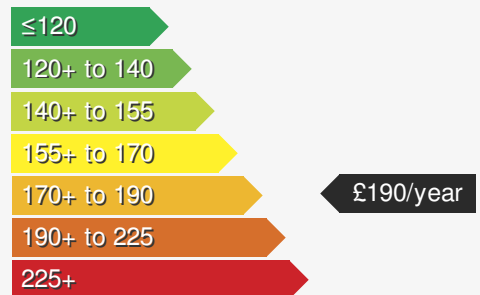

VEHICLE ROAD TAX

Road tax for this vehicle will be **£190/year**

Every effort has been made to ensure the accuracy of the information above, however errors may occur. Do not rely entirely on this information but check with the dealership about items that may affect your decision to buy. Please disregard the mileage unless it is verified by an independent mileage search. The MPG figure above relates to a typical example of the model when new. This will vary according to the age, condition and mileage of the vehicle and should be used for comparison purposes only.