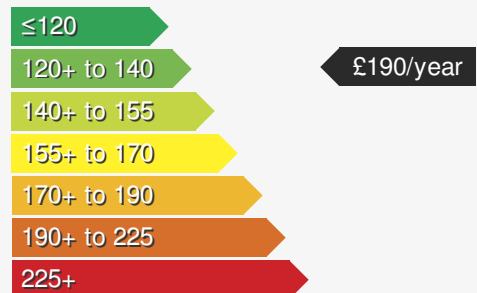

BMW 4 SERIES 2.0 420D M SPORT MHEV

£26495.00

Just arrived !

Edwin May Portadown

028 3833 2238

VEHICLE DETAILS

Date First Registered:	Feb 2021	Body Style:	Coupe
Registration:	BYZ9649	Colour:	White
Mileage:	32,290	Doors:	2
Fuel Type:	Diesel	MPG combined:	57
Transmission:	Auto /DSG	Insurance group:	32E

STANDARD EQUIPMENT

MORE INFORMATION

For more information scan this code into your mobile phone

EDWIN MAY PORTADOWN - VOLKSWAGEN

Edwin May
128 Bridge Street
Portadown BT63 5AP
Telephone: 028 3833 2238
info.portadown@edwinmay.co.uk

VEHICLE ROAD TAX

Road tax for this vehicle will be **£190/year**

Every effort has been made to ensure the accuracy of the information above, however errors may occur. Do not rely entirely on this information but check with the dealership about items that may affect your decision to buy. Please disregard the mileage unless it is verified by an independent mileage search. The MPG figure above relates to a typical example of the model when new. This will vary according to the age, condition and mileage of the vehicle and should be used for comparison purposes only.