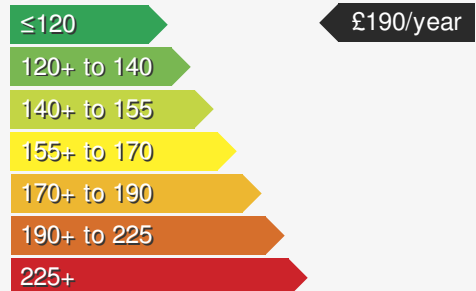

Just arrived !

Edwin May Portadown

028 3833 2238

VEHICLE DETAILS

Date First Registered:	Sep 2019	Body Style:	Hatchback
Registration:	XHZ2555	Colour:	Red
Mileage:	64,925	Doors:	5
Fuel Type:	Petrol	MPG combined:	45
Transmission:	Manual	Insurance group:	15E

STANDARD EQUIPMENT

MORE INFORMATION

For more information scan this code into your mobile phone

EDWIN MAY PORTADOWN - VOLKSWAGEN

Edwin May
128 Bridge Street
Portadown BT63 5AP
Telephone: 028 3833 2238
info.portadown@edwinmay.co.uk

VEHICLE ROAD TAX

Road tax for this vehicle will be **£190/year**

Every effort has been made to ensure the accuracy of the information above, however errors may occur. Do not rely entirely on this information but check with the dealership about items that may affect your decision to buy. Please disregard the mileage unless it is verified by an independent mileage search. The MPG figure above relates to a typical example of the model when new. This will vary according to the age, condition and mileage of the vehicle and should be used for comparison purposes only.