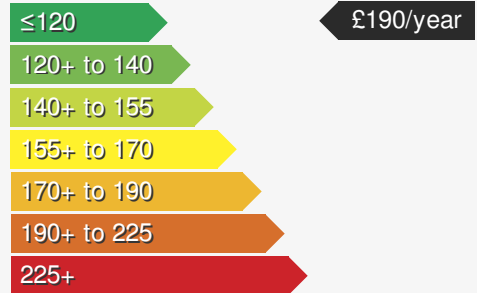

VEHICLE ROAD TAX

Road tax for this vehicle will be **£190/year**

Every effort has been made to ensure the accuracy of the information above, however errors may occur. Do not rely entirely on this information but check with the dealership about items that may affect your decision to buy. Please disregard the mileage unless it is verified by an independent mileage search. The MPG figure above relates to a typical example of the model when new. This will vary according to the age, condition and mileage of the vehicle and should be used for comparison purposes only.