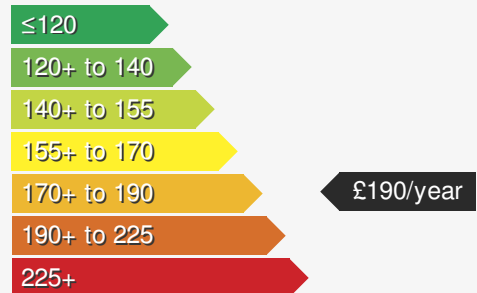

VEHICLE ROAD TAX

Road tax for this vehicle will be **£190/year**

Every effort has been made to ensure the accuracy of the information above, however errors may occur. Do not rely entirely on this information but check with the dealership about items that may affect your decision to buy. Please disregard the mileage unless it is verified by an independent mileage search. The MPG figure above relates to a typical example of the model when new. This will vary according to the age, condition and mileage of the vehicle and should be used for comparison purposes only.