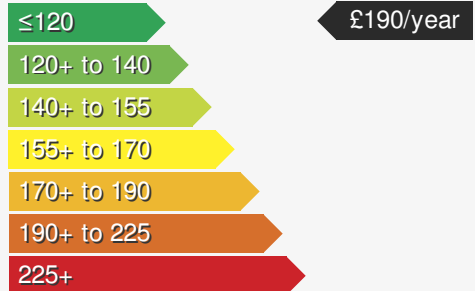

VEHICLE ROAD TAX

Road tax for this vehicle will be **£190/year**

Every effort has been made to ensure the accuracy of the information above, however errors may occur. Do not rely entirely on this information but check with the dealership about items that may affect your decision to buy. Please disregard the mileage unless it is verified by an independent mileage search. The MPG figure above relates to a typical example of the model when new. This will vary according to the age, condition and mileage of the vehicle and should be used for comparison purposes only.