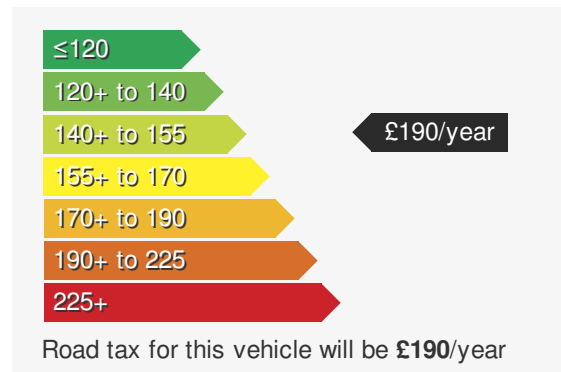

VEHICLE ROAD TAX

MORE INFORMATION

For more information scan this code into your mobile phone

Every effort has been made to ensure the accuracy of the information above, however errors may occur. Do not rely entirely on this information but check with the dealership about items that may affect your decision to buy. Please disregard the mileage unless it is verified by an independent mileage search. The MPG figure above relates to a typical example of the model when new. This will vary according to the age, condition and mileage of the vehicle and should be used for comparison purposes only.