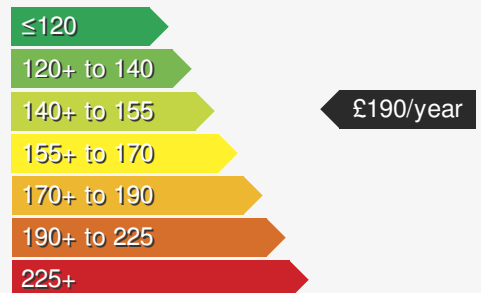

VEHICLE DETAILS

Date First Registered:	Jun 2025	Body Style:	SUV / Crossover
Registration:	WRZ8710	Colour:	Pure White/Black Roof
Mileage:	9,741	Doors:	5
Fuel Type:	Petrol	MPG combined:	44
Transmission:	Auto /DSG	Insurance group:	25E

STANDARD EQUIPMENT

'Discover' Navigation	Heated Front Seats
Front and Rear Parking Sensors with	Rain Sensitive Wipers/Automatic
Rear View Camera	Headlights
Leather Multifunction Steering Wheel	Active Info. Display
Adaptive Cruise Control	19" 'Misano' Alloy Wheels
Matrix LED Headlights with High Beam	2 Zone Climate Control
Assist	

EDWIN MAY COLERAINE - NISSAN

Edwin May
1 Riverside Retail Park South
Coleraine BT51 3RT
Telephone: 02870 354 321
info.coleraine@edwinmay.co.uk

MORE INFORMATION

For more information scan this code into your mobile phone

VEHICLE ROAD TAX

Road tax for this vehicle will be **£190/year**

Every effort has been made to ensure the accuracy of the information above, however errors may occur. Do not rely entirely on this information but check with the dealership about items that may affect your decision to buy. Please disregard the mileage unless it is verified by an independent mileage search. The MPG figure above relates to a typical example of the model when new. This will vary according to the age, condition and mileage of the vehicle and should be used for comparison purposes only.