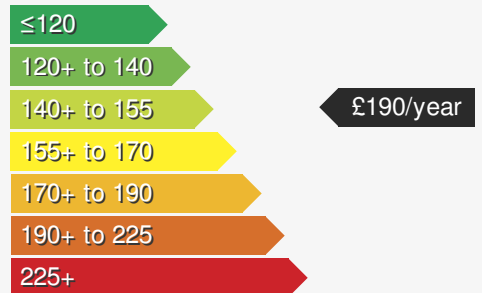

VEHICLE ROAD TAX

Road tax for this vehicle will be £190/year

Every effort has been made to ensure the accuracy of the information above, however errors may occur. Do not rely entirely on this information but check with the dealership about items that may affect your decision to buy. Please disregard the mileage unless it is verified by an independent mileage search. The MPG figure above relates to a typical example of the model when new. This will vary according to the age, condition and mileage of the vehicle and should be used for comparison purposes only.