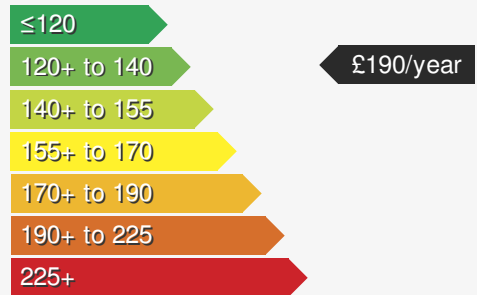

VEHICLE ROAD TAX

Road tax for this vehicle will be £190/year

Every effort has been made to ensure the accuracy of the information above, however errors may occur. Do not rely entirely on this information but check with the dealership about items that may affect your decision to buy. Please disregard the mileage unless it is verified by an independent mileage search. The MPG figure above relates to a typical example of the model when new. This will vary according to the age, condition and mileage of the vehicle and should be used for comparison purposes only.