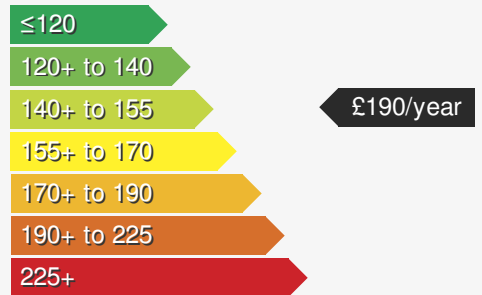

VEHICLE DETAILS

Date First Registered:	Sep 2025	Body Style:	MPV / People Carrier
Registration:	OV75AWR	Colour:	Blue
Mileage:	9,479	Doors:	5
Fuel Type:	Petrol	MPG combined:	44
Transmission:	Manual	Insurance group:	20E

MORE INFORMATION

For more information scan this code into your mobile phone

VEHICLE ROAD TAX

Road tax for this vehicle will be £190/year

Every effort has been made to ensure the accuracy of the information above, however errors may occur. Do not rely entirely on this information but check with the dealership about items that may affect your decision to buy. Please disregard the mileage unless it is verified by an independent mileage search. The MPG figure above relates to a typical example of the model when new. This will vary according to the age, condition and mileage of the vehicle and should be used for comparison purposes only.