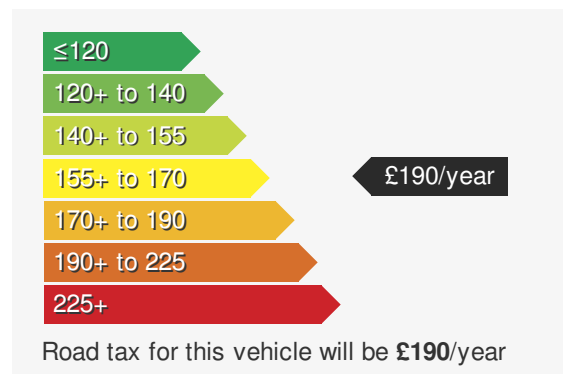

VEHICLE ROAD TAX

Every effort has been made to ensure the accuracy of the information above, however errors may occur. Do not rely entirely on this information but check with the dealership about items that may affect your decision to buy. Please disregard the mileage unless it is verified by an independent mileage search. The MPG figure above relates to a typical example of the model when new. This will vary according to the age, condition and mileage of the vehicle and should be used for comparison purposes only.