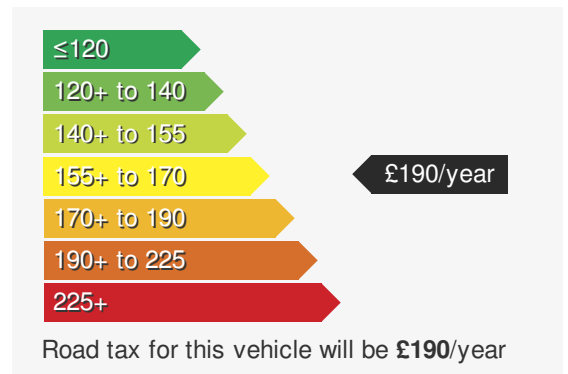

VEHICLE DETAILS

Date First Registered:	Mar 2023	Body Style:	SUV / Crossover
Registration:	LS23UVY	Colour:	Indium Grey
Mileage:	30,215	Doors:	5
Fuel Type:	Petrol	MPG combined:	38
Transmission:	Auto /DSG	Insurance group:	25E

VEHICLE ROAD TAX

Every effort has been made to ensure the accuracy of the information above, however errors may occur. Do not rely entirely on this information but check with the dealership about items that may affect your decision to buy. Please disregard the mileage unless it is verified by an independent mileage search. The MPG figure above relates to a typical example of the model when new. This will vary according to the age, condition and mileage of the vehicle and should be used for comparison purposes only.