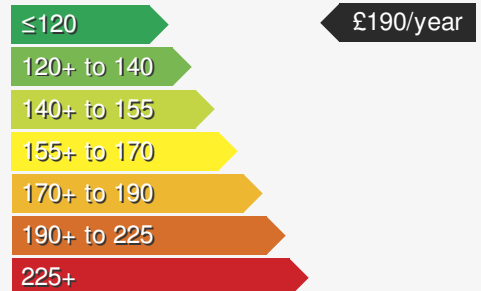

VEHICLE DETAILS

Date First Registered:	Jan 2019	Body Style:	Hatchback
Registration:	KRZ4091	Colour:	Indium Grey
Mileage:	59,981	Doors:	5
Fuel Type:	Petrol	MPG combined:	49
Transmission:	Manual	Insurance group:	13E

STANDARD EQUIPMENT

Manual Air Conditioning	Electric Folding Door Mirrors
'Discover' Navigation	Height Adjustable Drivers Seat
Front and Rear Parking Sensors	Rain Sensitive Wipers/Automatic
Leather Multifunction Steering Wheel	Headlights
Adaptive Cruise Control	Space Saving Spare Wheel
	16" 'Linac' Alloy Wheels

EDWIN MAY COLERAINE - NISSAN

Edwin May
1 Riverside Retail Park South
Coleraine BT51 3RT
Telephone: [02870 354 321](tel:02870354321)
info.coleraine@edwinmay.co.uk

MORE INFORMATION

For more information scan this code into your mobile phone

VEHICLE ROAD TAX

Road tax for this vehicle will be **£190/year**

Every effort has been made to ensure the accuracy of the information above, however errors may occur. Do not rely entirely on this information but check with the dealership about items that may affect your decision to buy. Please disregard the mileage unless it is verified by an independent mileage search. The MPG figure above relates to a typical example of the model when new. This will vary according to the age, condition and mileage of the vehicle and should be used for comparison purposes only.