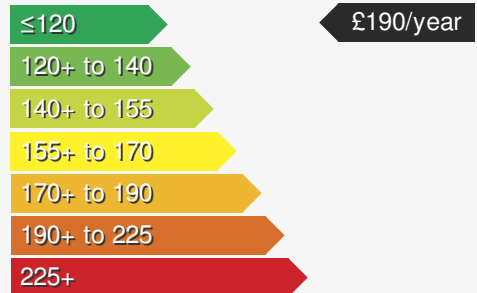

VEHICLE ROAD TAX

Road tax for this vehicle will be £190/year

Every effort has been made to ensure the accuracy of the information above, however errors may occur. Do not rely entirely on this information but check with the dealership about items that may affect your decision to buy. Please disregard the mileage unless it is verified by an independent mileage search. The MPG figure above relates to a typical example of the model when new. This will vary according to the age, condition and mileage of the vehicle and should be used for comparison purposes only.