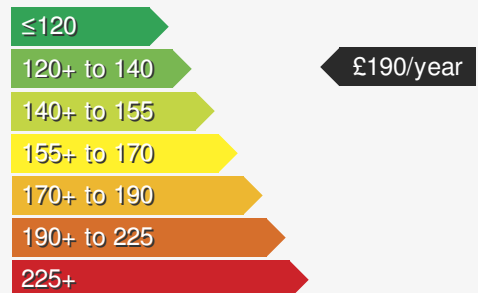

Just arrived !

Edwin May Portadown
028 3833 2238

VEHICLE DETAILS

Date First Registered:	Apr 2026	Body Style:	Hatchback
Registration:	PN26SGY	Colour:	Dolphin Grey
Mileage:	417	Doors:	5
Fuel Type:	Petrol	MPG combined:	52
Transmission:	Auto /DSG	Insurance group:	23E

STANDARD EQUIPMENT

MORE INFORMATION

For more information scan this code into your mobile phone

EDWIN MAY PORTADOWN - VOLKSWAGEN

Edwin May
128 Bridge Street
Portadown BT63 5AP
Telephone: 028 3833 2238
info.portadown@edwinmay.co.uk

VEHICLE ROAD TAX

Road tax for this vehicle will be **£190/year**

Every effort has been made to ensure the accuracy of the information above, however errors may occur. Do not rely entirely on this information but check with the dealership about items that may affect your decision to buy. Please disregard the mileage unless it is verified by an independent mileage search. The MPG figure above relates to a typical example of the model when new. This will vary according to the age, condition and mileage of the vehicle and should be used for comparison purposes only.