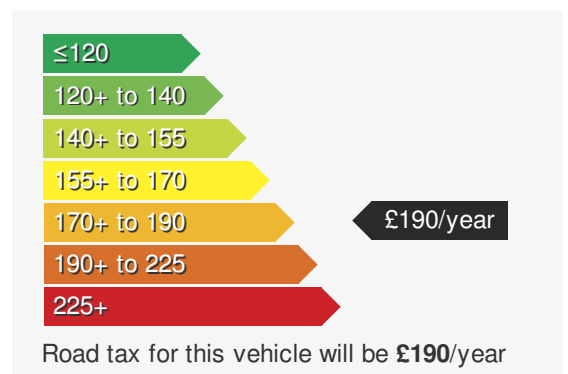

VEHICLE DETAILS

Date First Registered:	May 2021	Body Style:	Hatchback
Registration:	PXZ4493	Colour:	Pure White
Mileage:	68,582	Doors:	5
Fuel Type:	Diesel	MPG combined:	42
Transmission:	Auto /DSG	Insurance group:	28E

STANDARD EQUIPMENT

'Discover' Navigation	Keyless Entry with Electric Tailgate
Front and Rear Parking Sensors with	Heated Front Seats
Rear View Camera	Panoramic Sunroof
Leather Multifunction Steering Wheel	Active Info. Display
Adaptive Cruise Control	19" 'Auckland' Alloy Wheels
LED Headlights with High Beam Assist	3 Zone Climate Control

EDWIN MAY COLERAINE - NISSAN

Edwin May
1 Riverside Retail Park South
Coleraine BT51 3RT
Telephone: 02870 354 321
info.coleraine@edwinmay.co.uk

MORE INFORMATION

For more information scan this code into your mobile phone

VEHICLE ROAD TAX

Every effort has been made to ensure the accuracy of the information above, however errors may occur. Do not rely entirely on this information but check with the dealership about items that may affect your decision to buy. Please disregard the mileage unless it is verified by an independent mileage search. The MPG figure above relates to a typical example of the model when new. This will vary according to the age, condition and mileage of the vehicle and should be used for comparison purposes only.