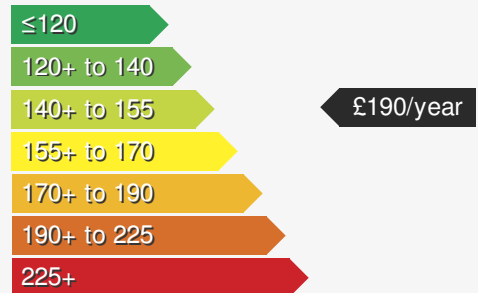

VEHICLE ROAD TAX

Road tax for this vehicle will be **£190/year**

Every effort has been made to ensure the accuracy of the information above, however errors may occur. Do not rely entirely on this information but check with the dealership about items that may affect your decision to buy. Please disregard the mileage unless it is verified by an independent mileage search. The MPG figure above relates to a typical example of the model when new. This will vary according to the age, condition and mileage of the vehicle and should be used for comparison purposes only.