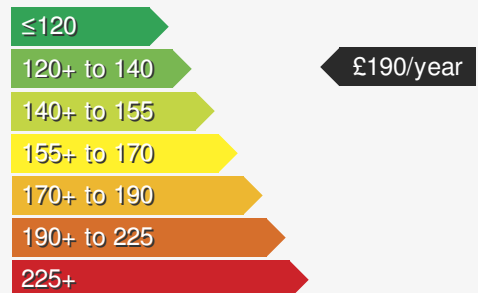

VEHICLE DETAILS

Date First Registered:	Jan 2020	Body Style:	SUV / Crossover
Registration:	SH69YVX	Colour:	Indium Grey
Mileage:	67,956	Doors:	5
Fuel Type:	Petrol	MPG combined:	38
Transmission:	Manual	Insurance group:	15E

STANDARD EQUIPMENT

'Discover' Navigation	Height Adjustable Drivers Seat
Front and Rear Parking Sensors with	Rain Sensitive Wipers/Automatic
Rear View Camera	Headlights
Leather Multifunction Steering Wheel	Lane Assist
Adaptive Cruise Control	19" 'Victoria' Alloy Wheels
Electric Folding Door Mirrors	3 Zone Climate Control

EDWIN MAY COLERAINE - NISSAN

Edwin May
1 Riverside Retail Park South
Coleraine BT51 3RT
Telephone: [02870 354 321](tel:02870354321)
info.coleraine@edwinmay.co.uk

MORE INFORMATION

For more information scan this code into your mobile phone

VEHICLE ROAD TAX

Road tax for this vehicle will be **£190/year**

Every effort has been made to ensure the accuracy of the information above, however errors may occur. Do not rely entirely on this information but check with the dealership about items that may affect your decision to buy. Please disregard the mileage unless it is verified by an independent mileage search. The MPG figure above relates to a typical example of the model when new. This will vary according to the age, condition and mileage of the vehicle and should be used for comparison purposes only.