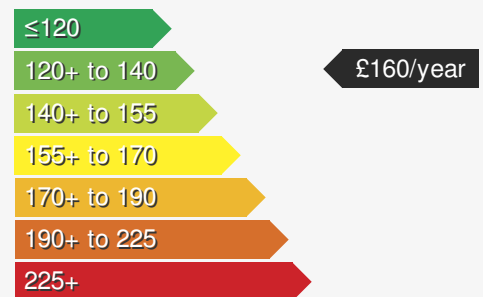

VEHICLE ROAD TAX

Road tax for this vehicle will be £160/year

Every effort has been made to ensure the accuracy of the information above, however errors may occur. Do not rely entirely on this information but check with the dealership about items that may affect your decision to buy. Please disregard the mileage unless it is verified by an independent mileage search. The MPG figure above relates to a typical example of the model when new. This will vary according to the age, condition and mileage of the vehicle and should be used for comparison purposes only.