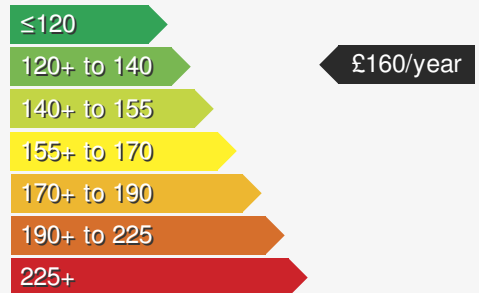

VEHICLE ROAD TAX

£160/year

Road tax for this vehicle will be £160/year

Every effort has been made to ensure the accuracy of the information above, however errors may occur. Do not rely entirely on this information but check with the dealership about items that may affect your decision to buy. Please disregard the mileage unless it is verified by an independent mileage search. The MPG figure above relates to a typical example of the model when new. This will vary according to the age, condition and mileage of the vehicle and should be used for comparison purposes only.